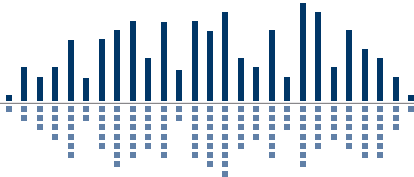

Integrator Series Zone Mix 760

Quick Start Guide

The Vision Behind the Sound

Engineered by Symetrix