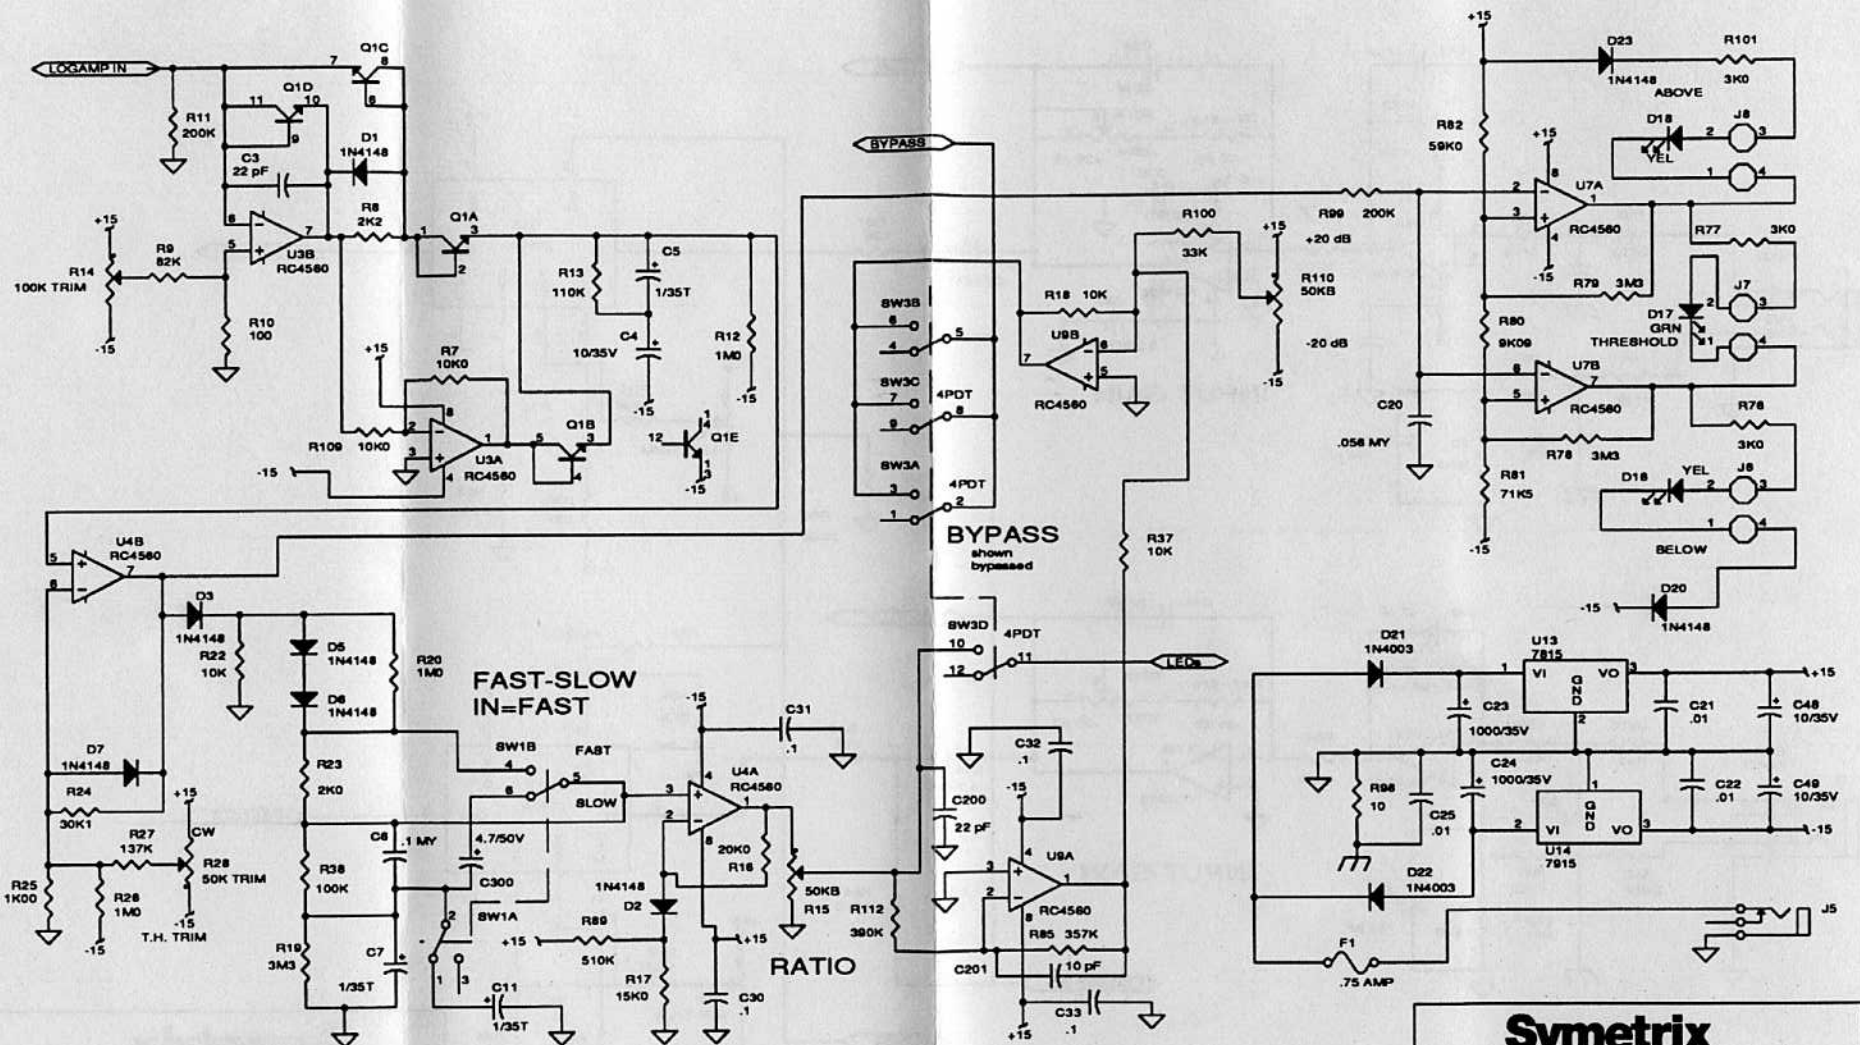

8. SX208 Schematics

Symetrix 4211-24 TH AVE W. SEATTLE WA. 98199		
Title	SX-208	
Size	Document Number	191860
Date:	October 3, 1990	Sheet 1 of 3

SX208 Schematics, cont.

Symetrix
4211-24 THAVE W.
SEATTLE WA. 98196

Title		
SX-208		
Size	Document Number	REV
B	191860	C
Date:	October 2, 1990	Sheet 2 of 3

SX208 Schematics, cont.

Symetrix 4211-24 TH AVE W. SEATTLE WA. 98199		
Title		SX-208
Size	Document Number	191860
B		REV C
Date:	October 3, 1990	Sheet 3 of 3