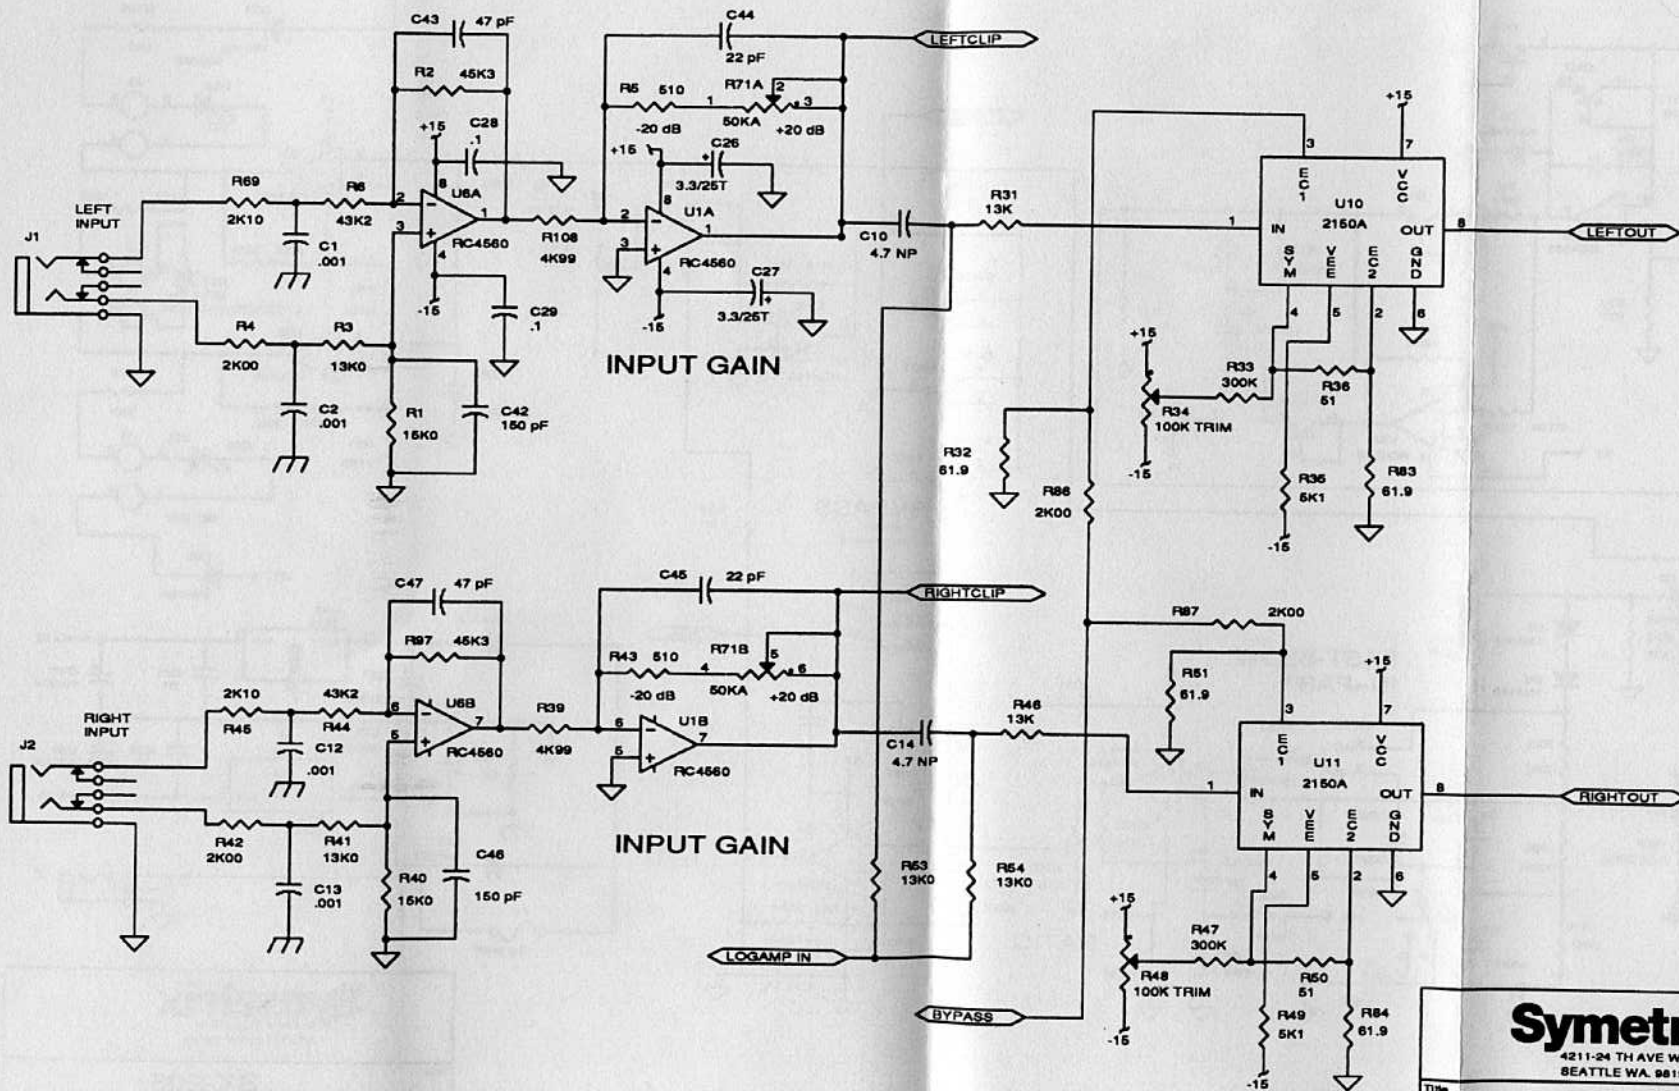

8. SX208 Schematics

Symetrix 4211-24 TH AVE W. SEATTLE WA. 98199		
Title	SX-208	
Size	Document Number	191860
Date:	October 3, 1990	Sheet 1 of 3

SX208 Schematics, cont.

Symetrix
4211-24 THAVE W.
SEATTLE WA. 98196

Title		
SX-208		
Size	Document Number	REV
B	191860	C
Date:	October 2, 1990	Sheet 2 of 3

SX208 Schematics, cont.

Symetrix 4211-24 TH AVE W. SEATTLE WA. 98199		
Title		SX-208
Size	Document Number	191860
B		REV C
Date:	October 3, 1990	Sheet 3 of 3