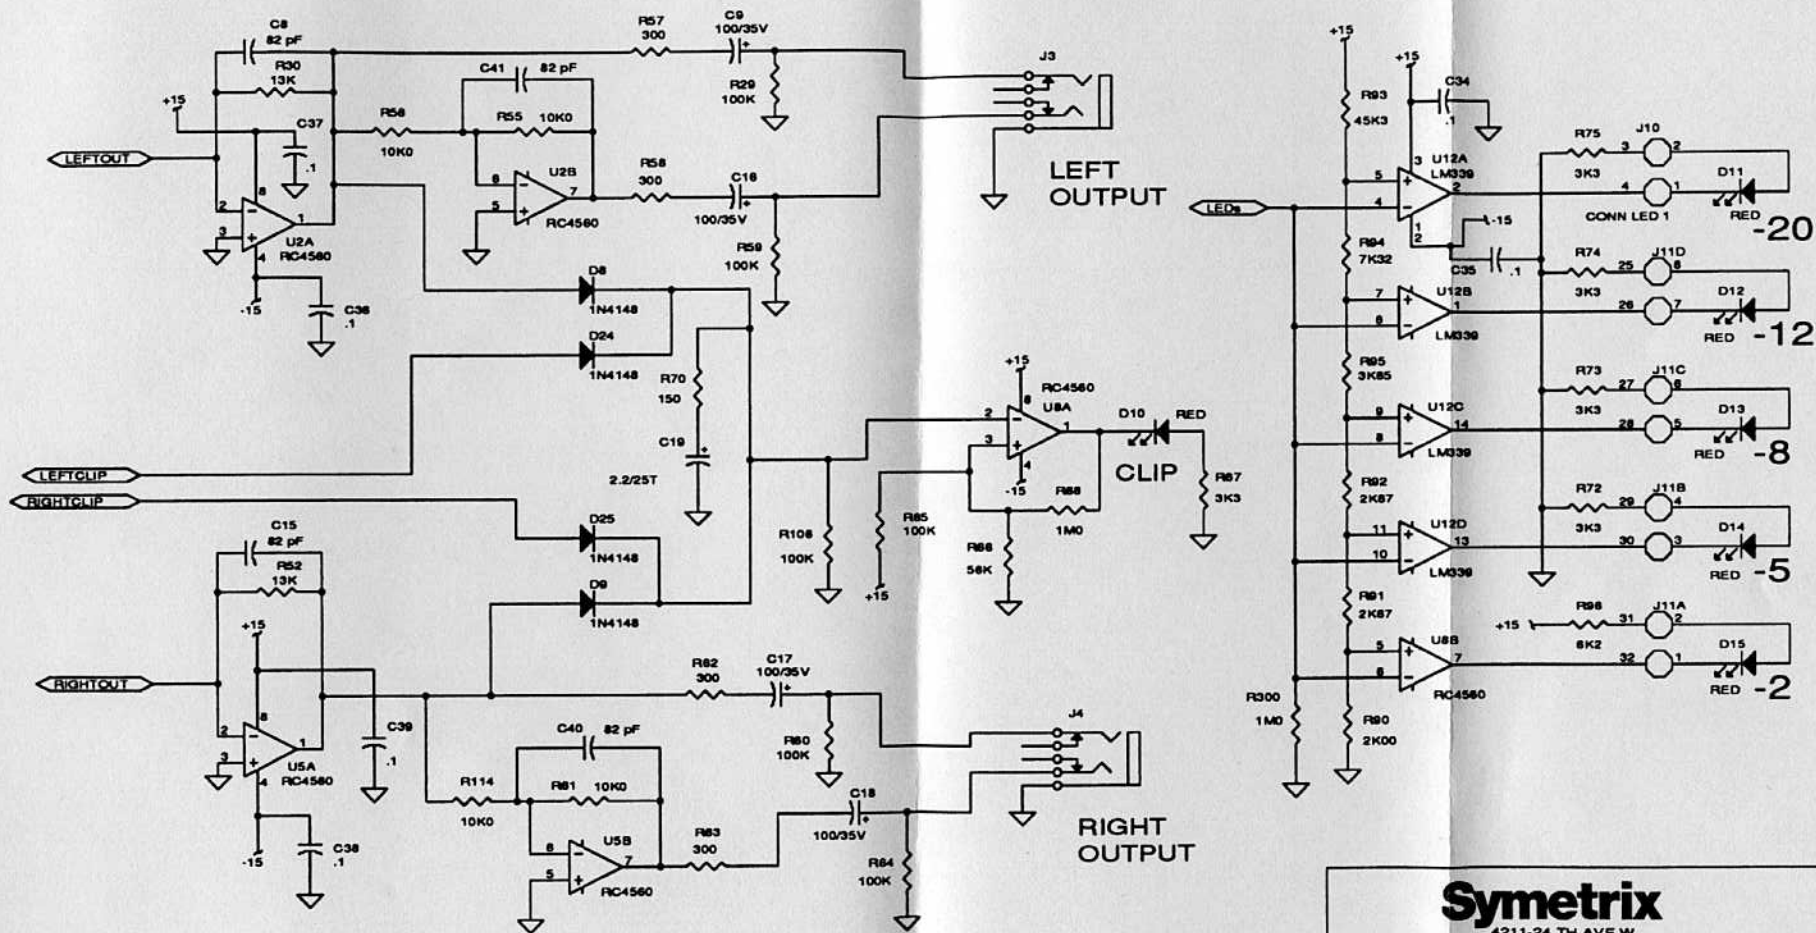

8. SX208 Schematics

Symetrix 4211-24 TH AVE W. SEATTLE WA. 98199		
Title	SX-208	
Size	Document Number	191860
Date:	October 3, 1990	Sheet 1 of 3

SX208 Schematics, cont.

Symetrix
4211-24 THAVE W.
SEATTLE WA. 98196

Title		
SX-208		
Size	Document Number	REV
B	191860	C
Date:	October 2, 1990	Sheet 2 of 3

SX208 Schematics, cont.

Symetrix 4211-24 TH AVE W. SEATTLE WA. 98199		
Title		SX-208
Size	Document Number	191860
B		REV C
Date:	October 3, 1990	Sheet 3 of 3