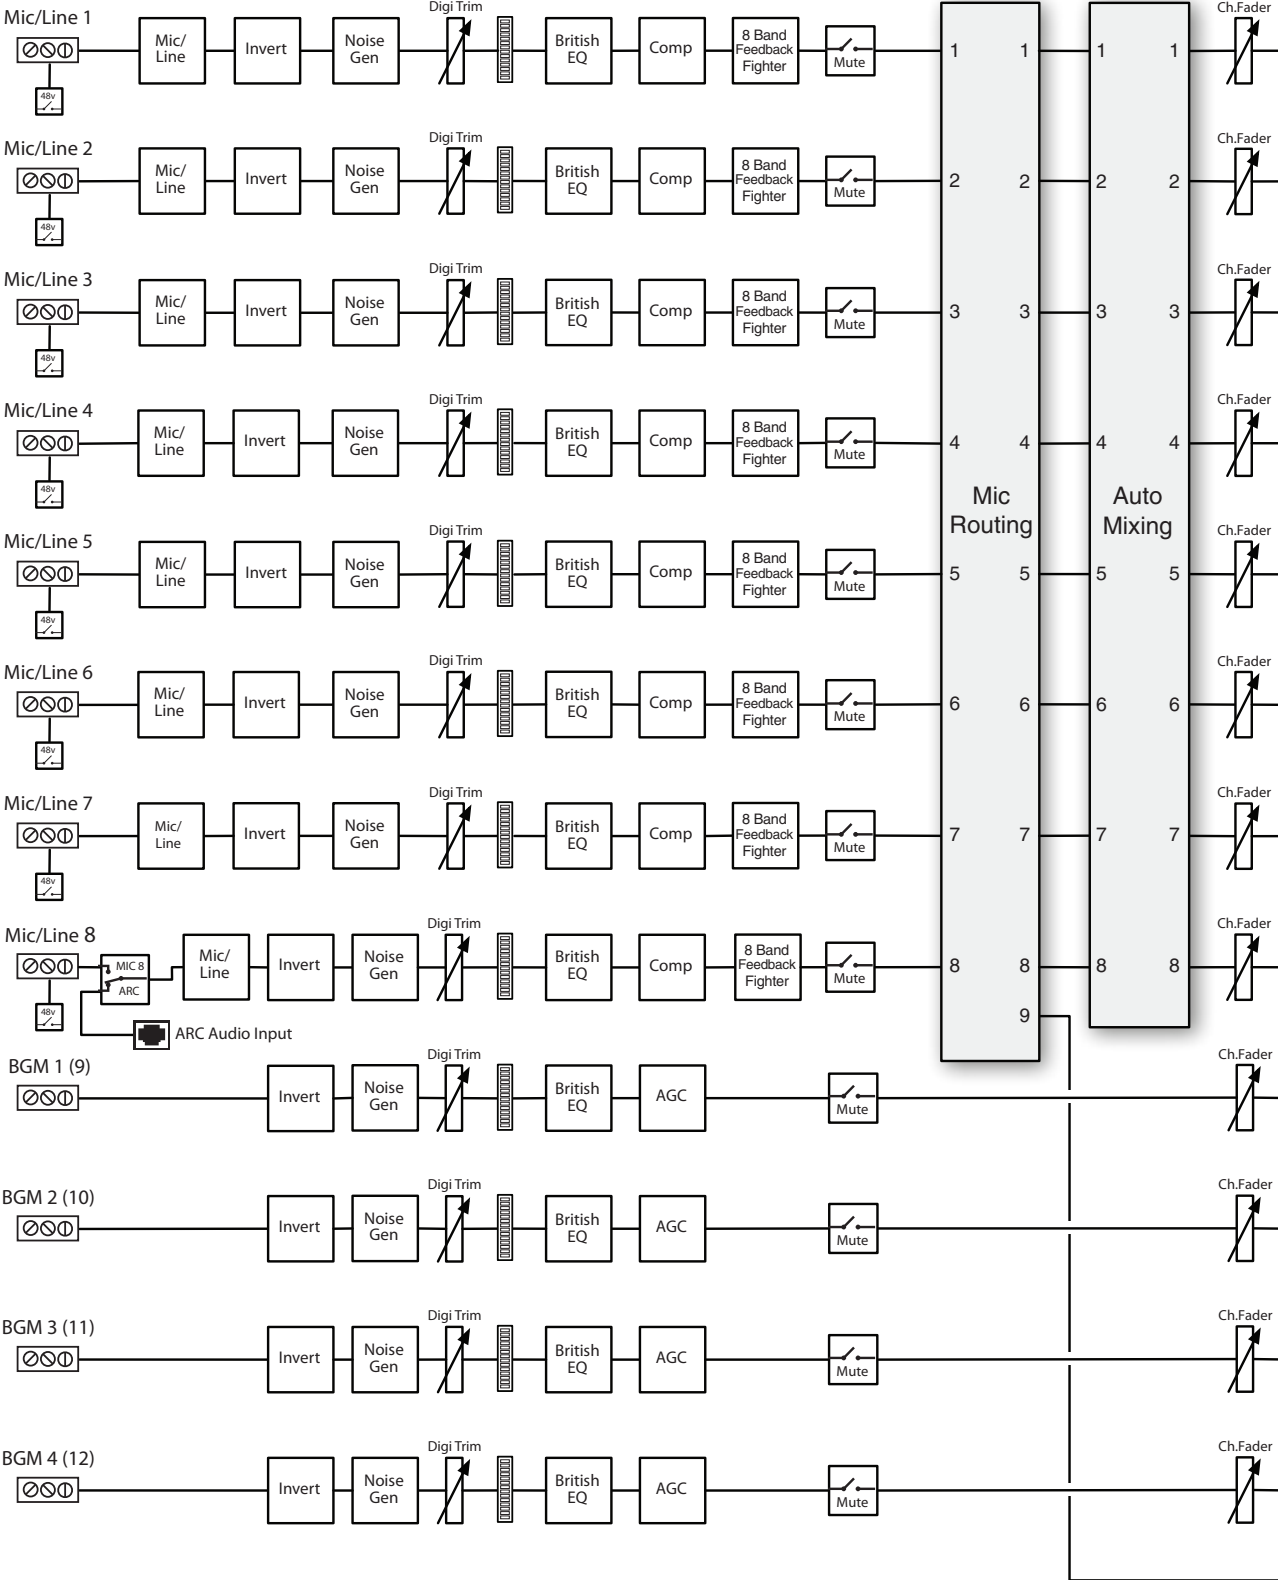

# Integrator Series Room Combine 788

## Signal Flow

The Vision Behind the Sound

Engineered by Symetrix

**Note 1 :**  
Can be controlled via external analog control input.