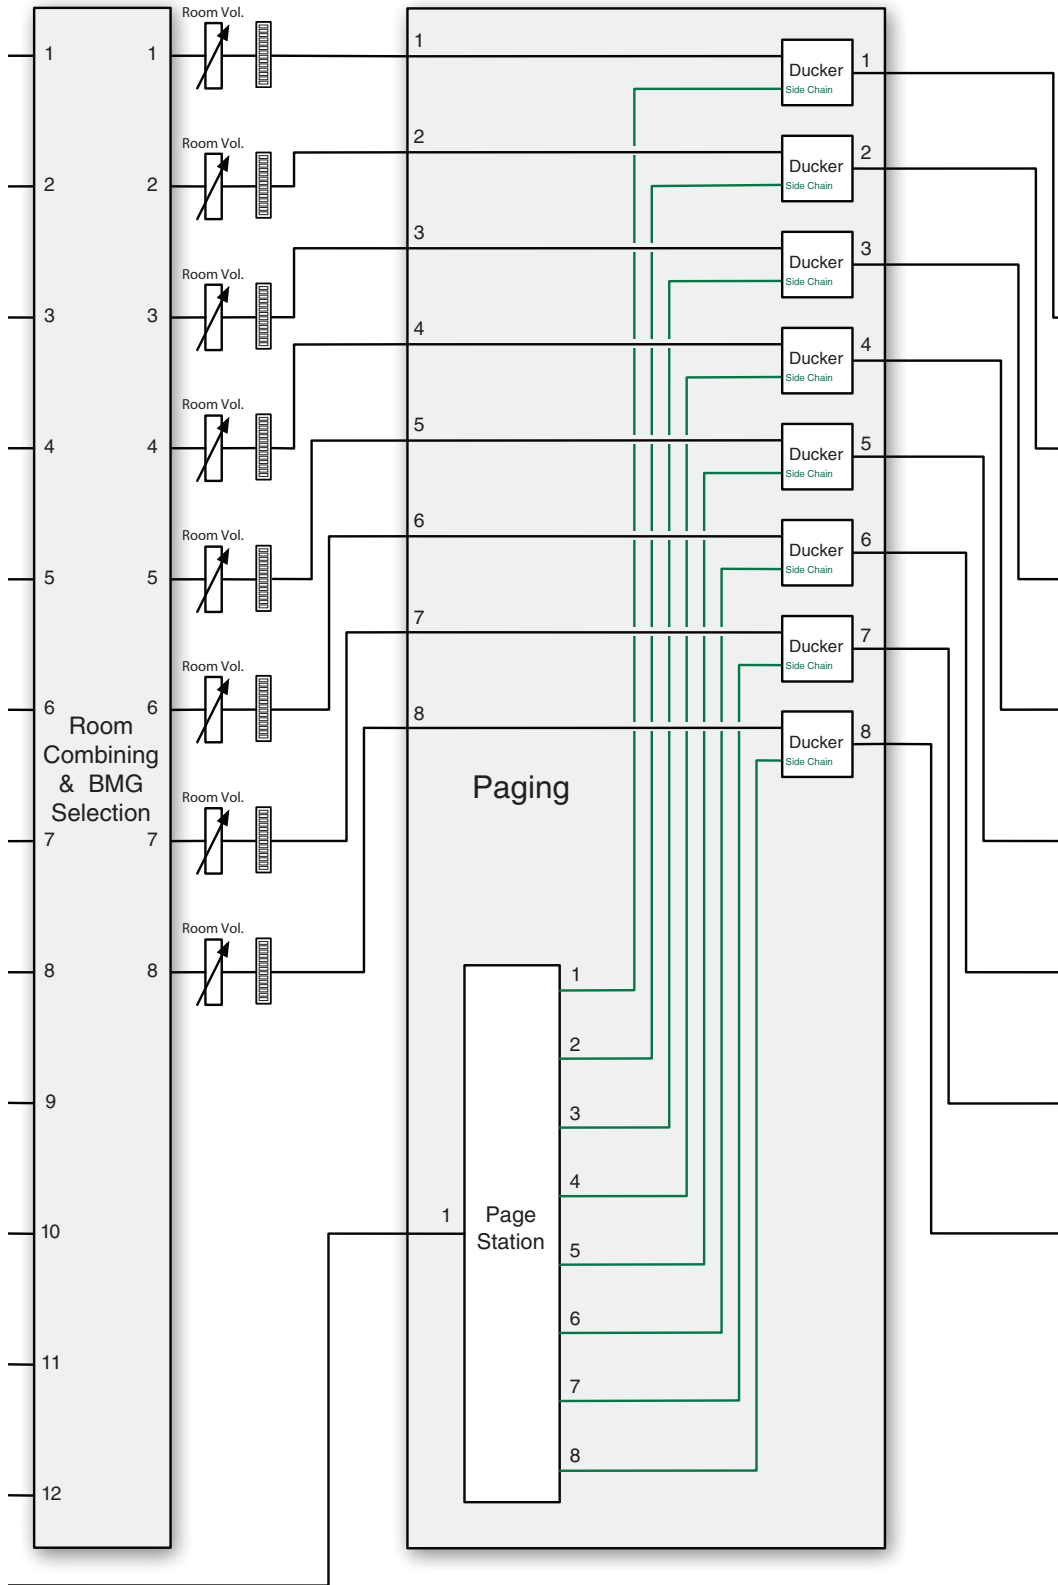

## Signal Flow

The Vision Behind the Sound

Engineered by Symetrix

**Note 1 :**  
Can be controlled via external analog control input.