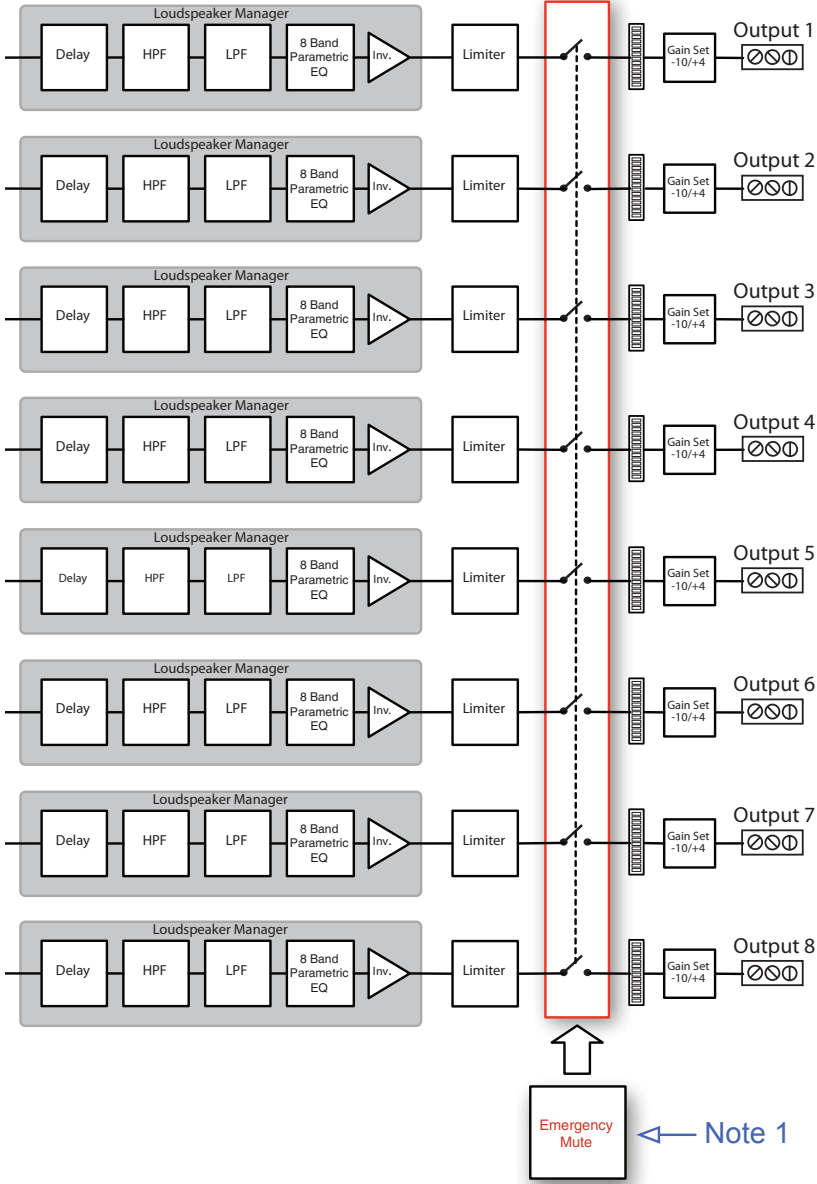

## Signal Flow

The Vision Behind the Sound

Engineered by Symetrix

**Note 1 :**  
Can be controlled via external analog control input.