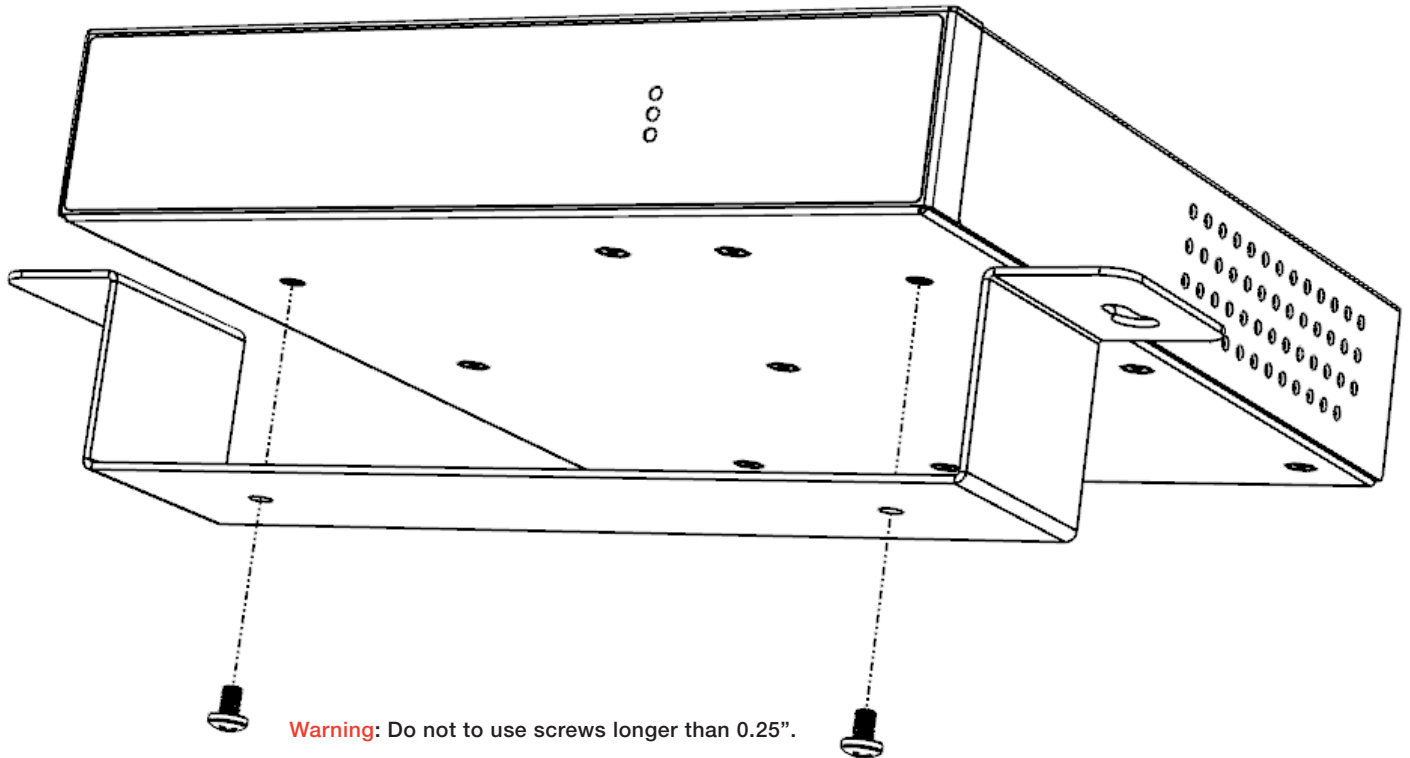

What Ships in the Box

- Bracket for mounting a single half rack unit under table, onto wall, or onto other flat surfaces.
- 2 - #8-32 x 0.25" pan head Philips screws (Stainless Steel).
- This Quick Start Guide.

Web: <http://www.symetrix.co>

Email: support@symetrix.co

Chat: <http://symetrix.casengo.com/vip/>

Note: The 1/2 U Surface Mount Bracket was designed to accommodate size 10 wood screws.