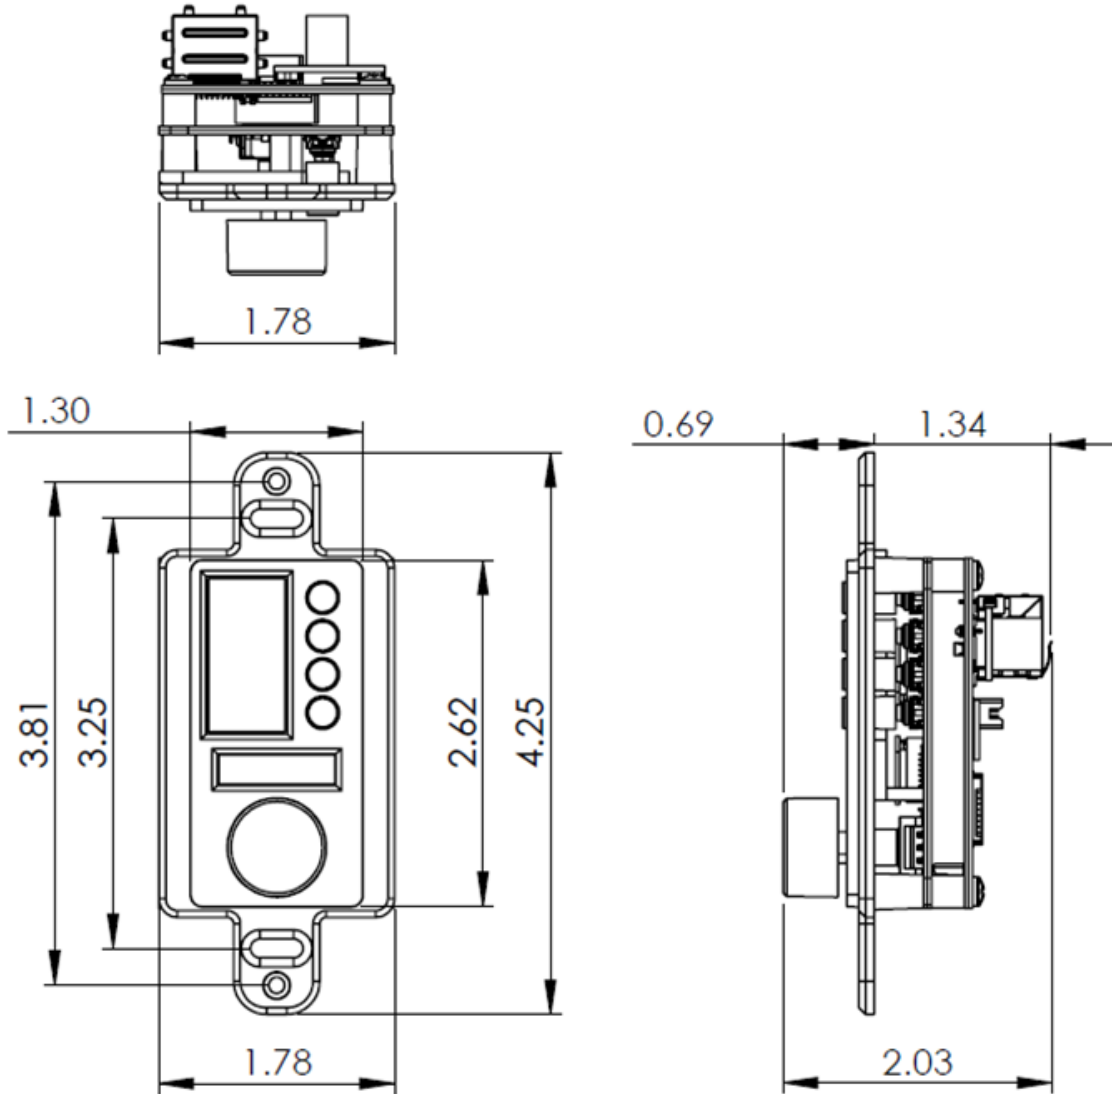

For more information about WX Controllers or any Symetrix product, go to www.symetrix.co