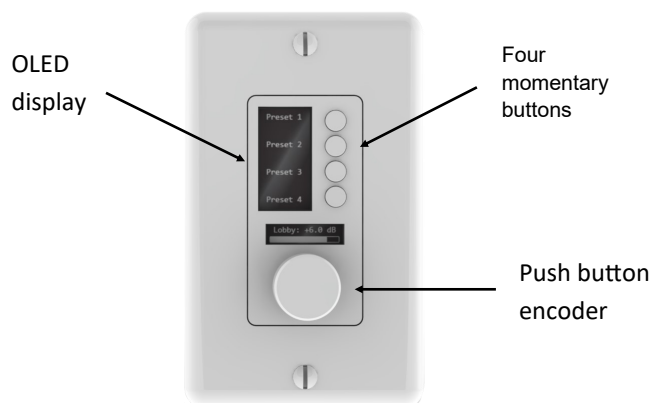

WX Wall Controllers

The WX series of wall controllers offer IP control for Symetrix Composer™ based DSPs

Available in white and black, in both US and European wall box sizes

Product Highlights

- Simple deployment with standard PoE switch
- Flexible display accommodates the use of Symbols to simplify operation and overcome language barriers.
- Simple and easy end-user control of the business audio system
- Dramatically increases the number of control devices that can be added to a Symetrix based system
- Perfect for Houses of Worship, Hospitality, Education, Performance/Live Sound and Conferencing
- Available in 3 different configurations

Overview